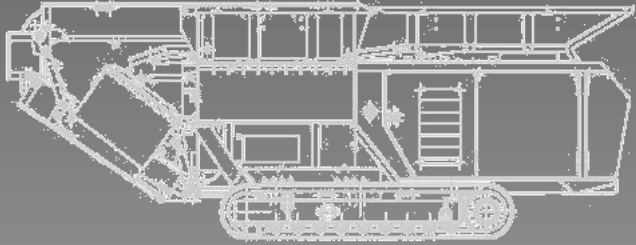

**HAMMEL**<sup>®</sup>  
RECYCLINGTECHNIK

## **Primary Shredder VB 850 DK # 129**

**construction year:** 10 / 2013  
**operation hours:** approx. 700 h  
**drive:** diesel CAT C13  
**power:** approx. 475 PS

**shafts:** regenerated  
**weight:** approx. 36,3 t  
**colour:** RAL 3020 red