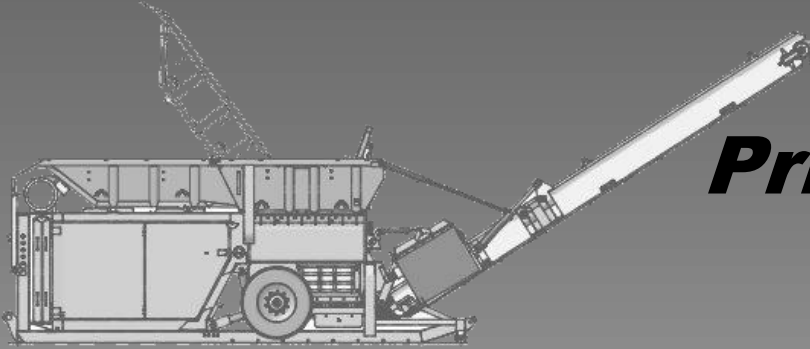

## **Primary Shredder**

### **VB 750 D # 480**

**construction year:** 03 / 2006  
**operation hours:** approx. 8.000 h  
**drive:** diesel CAT C9  
**power:** approx. 350 PS

**shafts:** regenerated  
**weight:** approx. 19,5 t  
**colour:** RAL 3020 red