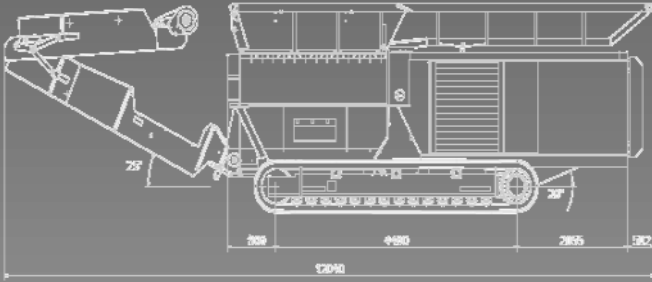

## ***Primary Shredder VB 950 DK # 205***

**construction year:** 10 / 2014  
**operation hours:** approx. 1.000 h  
**drive:** diesel / CAT C18  
**power:** approx. 710 PS

**shafts:** regenerated  
**weight:** approx. 46 t  
**colour:** RAL 3020 red