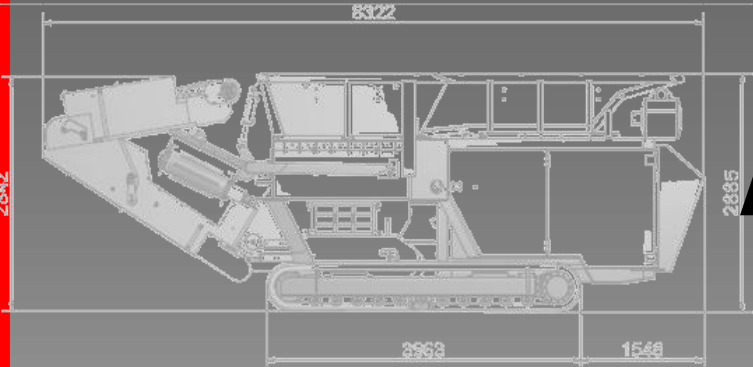

HAMMEL[®]
RECYCLINGTECHNIK

Primary Shredder VB 750 DK # 657

construction year: 11 / 2008
operation hours: approx. 3.400 h
drive: diesel CAT C9
power: approx. 350 PS

shafts: regenerated
weight: approx. 24 t
colour: RAL 3020 red