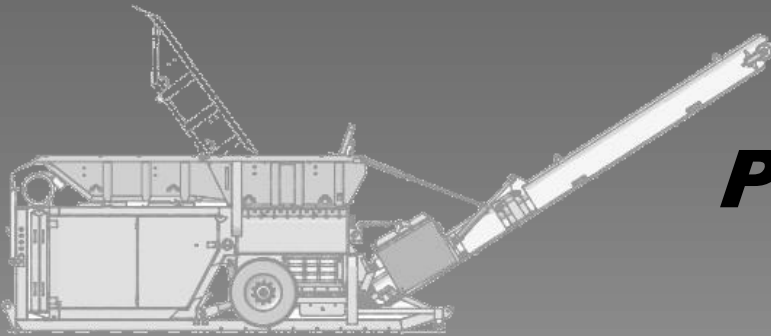

HAMMEL[®]
RECYCLINGTECHNIK

Primary Shredder

VB 750 D # 939

construction year: 11 / 2014
operation hours: approx. 600 h
drive: diesel CAT C9
power: approx. 354 PS

shafts: regenerated
weight: approx. 22,0 t
colour: RAL 3020 red
warranty: until 05 / 2016 or
up to max. 2.000 h