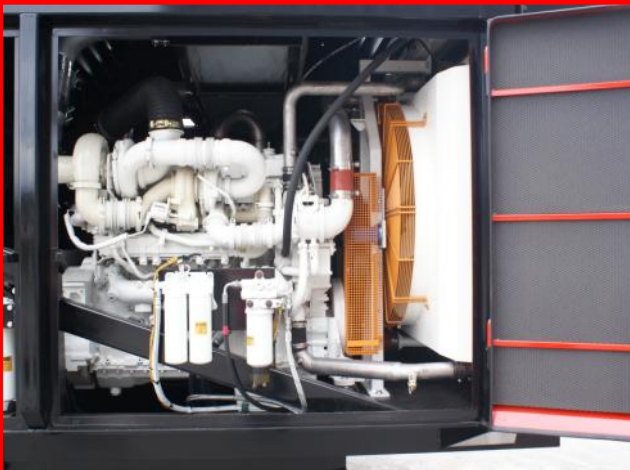

Extra equipment at additional charge.
Information subject to change.
Should you have further questions, please
do not hesitate to contact us.

status Feb. 2016