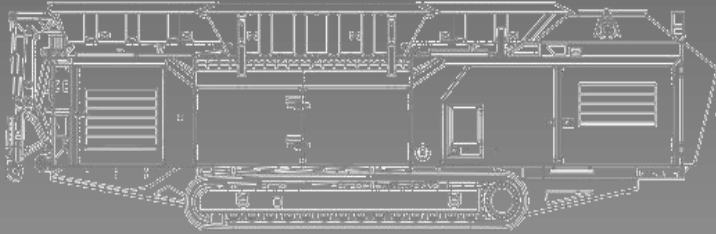

HAMMEL[®]
RECYCLINGTECHNIK

Primary Shredder VB 1500 DK # 12

construction year: 06 / 2013
operation hours: approx. 900 h
drive: diesel / CAT C18
power: approx. 1510 PS

shafts: regenerated
weight: approx. 57 t
colour: RAL 3020 red