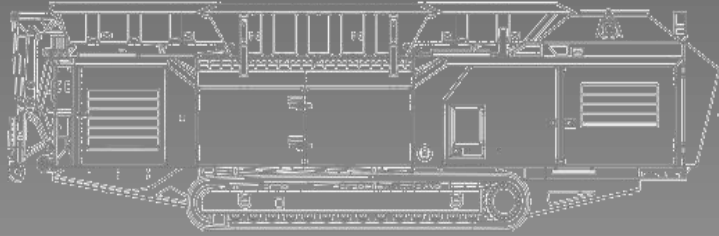

HAMMEL[®]
RECYCLINGTECHNIK

Primary Shredder VB 1500 DK # 11

construction year: 03 / 2013
operation hours: approx. 700 h
drive: diesel / CAT C18
power: approx. 1510 PS

shafts: regenerated
weight: approx. 57 t
colour: RAL 3020 red